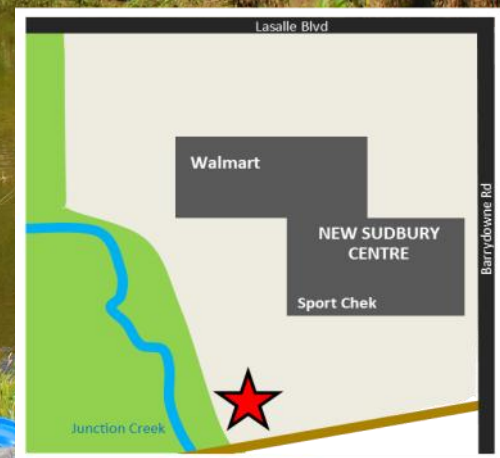

VOLUNTEERS NEEDED

TREE PLANTING

Help improve the health of Junction Creek, make Sudbury greener, and beautify the neighborhood

OCTOBER 3rd
10 a.m. to 12 p.m.

New Sudbury Centre

****Meet at south east parking lot near train tracks**